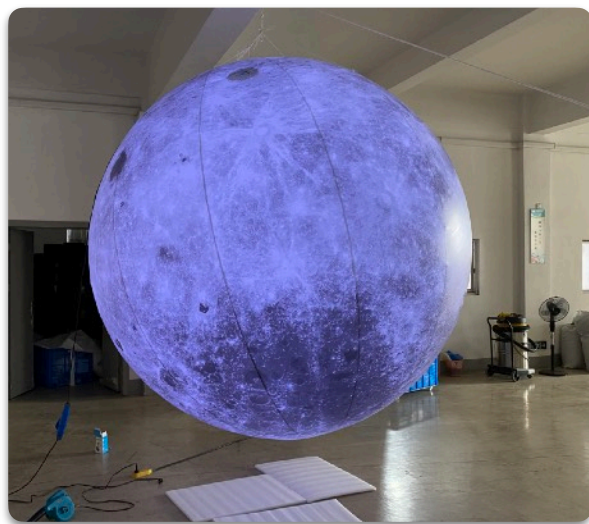

Introduce:

The helium lighting sphere is a helium-filled lighting balloon fitted with an internal lighting system(Halogen or LED) available in different variations:

Light Sphere 250cm / 300cm / 350cm and customize.

Customize

- Fabric
It has PVC, TPU or Nylon coated TPU option

- Lighting
It has Led Light and Halogen Light option

- Shape
Customize Shape

Halogen Lighting

Electric	Voltage	220V to 240V
	Current	16A
	Cable	2G 1.5mm2
	Cable Length	5m
	Weight	1.2kg
	Plug	Aviation plug
	IP	IP 54
	CE	YES
Light Lamp	Halogen	
	Color	White
	Power	1000W
	Quantity	2 piece
	Color Temperature(K)	3100k
	Lumen(LM)	20000lm
	Life Time(H)	200
	Lamp Type	Gy 9.5