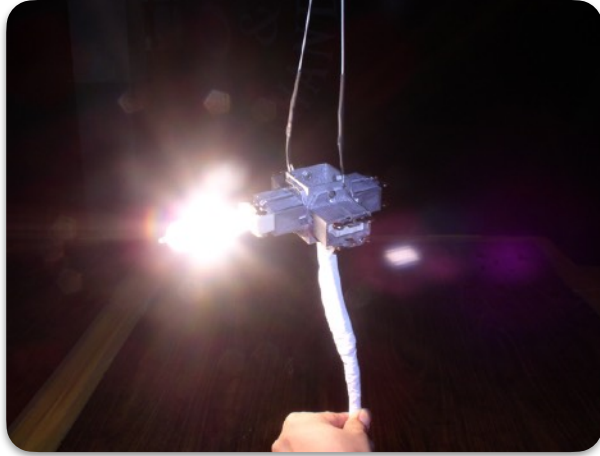

Introduce:

The helium lighting sphere is a helium-filled lighting balloon fitted with an internal lighting system(Halogen or LED) available in different variations:

Light Sphere 250cm / 300cm / 350cm and customize.

- Easy to Operate
Easy Installation and has the ability to be move while installed
Easy to Maintain – All parts are Separable

- Balloon Customize
Ability to be customized with graphics and patterns
Or Shape

Customize

- Fabric
It has PVC, TPU or Nylon coated TPU option

- Lighting
It has Led Light and Halogen Light option

- Shape
Customize Shape

Halogen Lighting

Electric	Voltage	220V to 240V
	Current	16A
	Cable	2G 1.5mm2
	Cable Length	5m
	Weight	1.2kg
	Plug	Aviation plug
	IP	IP 54
	CE	YES
Light Lamp	Halogen	
	Color	White
	Power	1000W
	Quantity	2 piece
	Color Temperature(K)	3100k
	Lumen(LM)	20000lm
	Life Time(H)	200
	Lamp Type	Gy 9.5