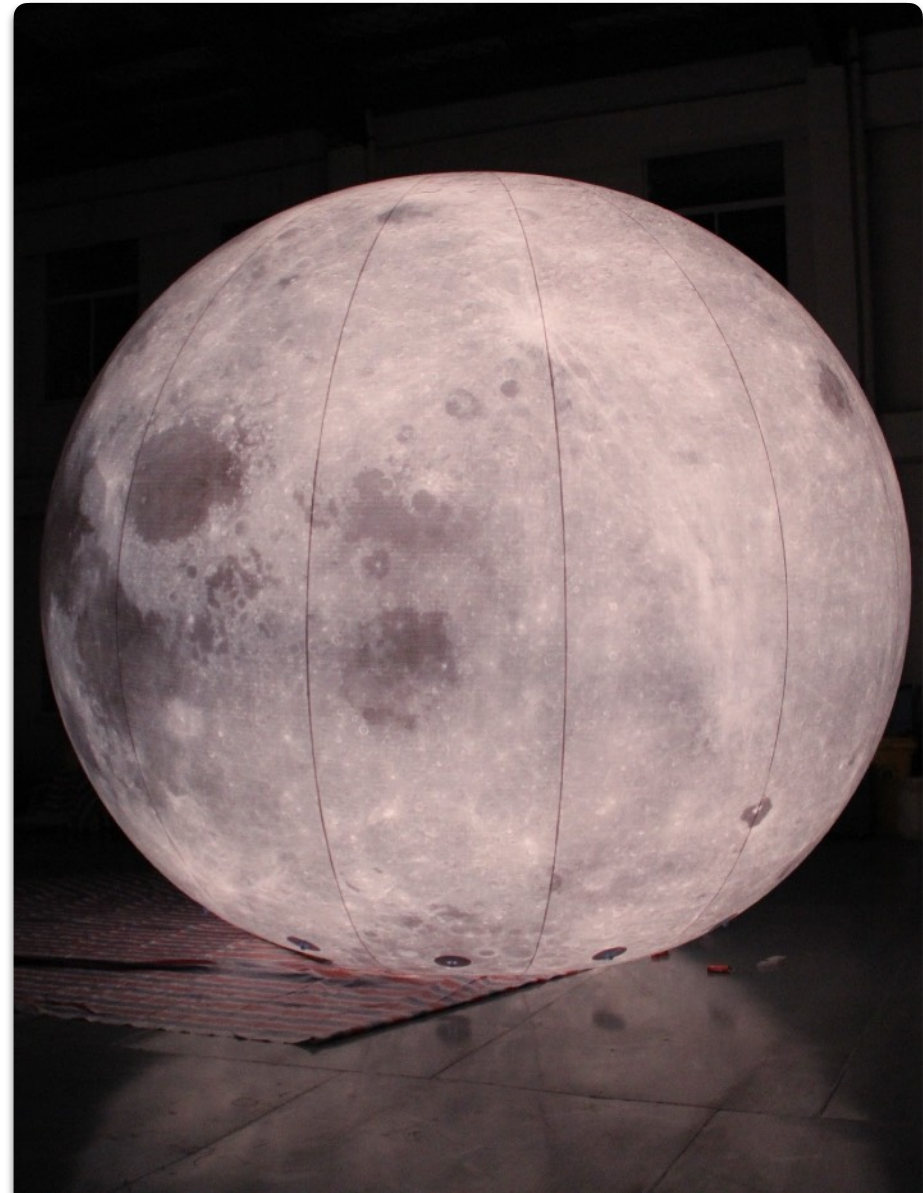

Introduce:

The helium lighting sphere is a helium-filled lighting balloon fitted with an internal lighting system(Halogen or LED) available in different variations:

Light Sphere 250cm / 300cm / 350cm and customize.

All Units offer:

- Ability to light 360 degrees
- Ability to be customized with graphics and patterns
- Be used indoors and outside

Are perfect for a variety of uses at concerts, parties, promotional and corporate hospitality events, sporting occasions, festivals, exhibitions and more

Feature

- Custom Graphic and Pattern
- Quite – no sound
- Better quality in Printing
- Inflate one time helium or air(Hanging)